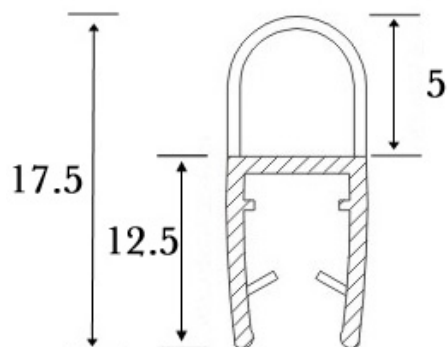

PRODUCT SHEET

Description:

PVC Seal Glass To Floor, S-5715, 2,5 Mtr, F/10mm Glass ,With 5mm Lip

Item number:

15.22.326-0

Units	Box	Carton	HS Code	Barcode
Pcs.	10	70	3925901000	
				5704866451239

SISO A/S

Mileparken 11
DK-2740 Skovlunde
Denmark
VAT: DK 24786013